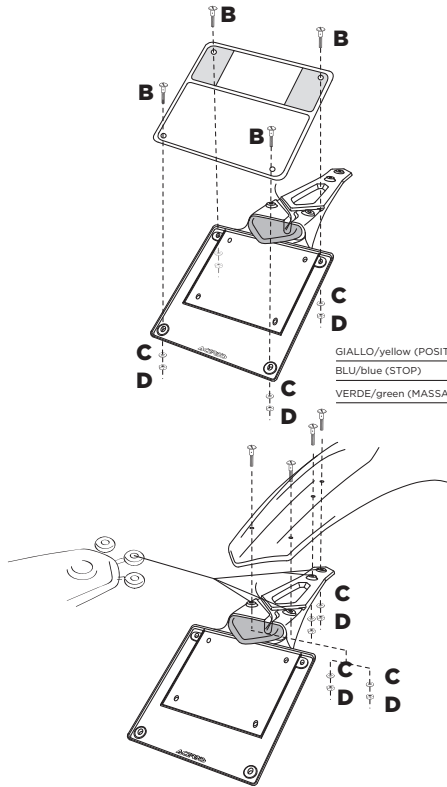

COD. 500002633 REV 2

ACERBIS PARTS

A - (1 pcs.)

B - (8 pcs.)

C - (8 pcs.)

D - (8 pcs.)

Motorbike license plate

Motorbike license plate

Se il porta targa fosse troppo lungo tagliare come in figura.
If the license plate holder was too long cut it as the picture/figure.

ATTENZIONE: controllare che il porta targa non vada a contatto con la ruota quando l'ammortizzatore arriva a fine corsa.
ATTENTION: controll that the license plate holder dont't touch the wheel when the shock absorber arrive at limit.

WARNING! Of road motorcycle lights regularly fail through vibration. Always check your lights before riding at night. Be sure you follow the installation instructions exactly. If the headlamps fall off, it can jam the front wheel. Do not secure cables with number plate mounting straps. Use the guides provided. Before riding, check that all cables, hoses, and controls function properly. The rubber mounting straps are subject to deterioration from atmospheric pollutants. Always inspect them before riding. Never ride unless all four are properly installed and in good condition.