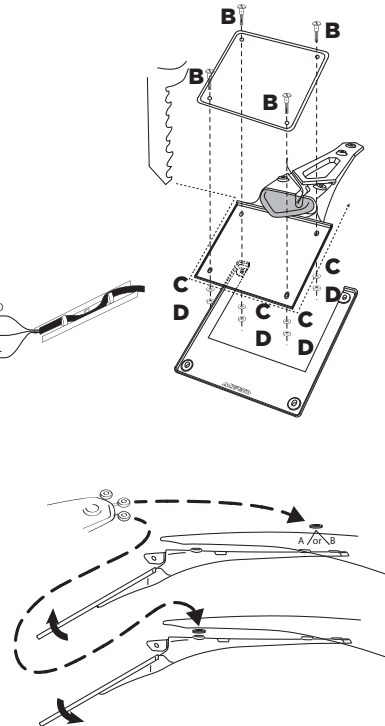

COD. 500002633 REV 2

ACERBIS PARTS

A - (1 pcs.)

B - (8 pcs.)

C - (8 pcs.)

D - (8 pcs.)

Motorbike license plate

Motorbike license plate

Se il porta targa fosse troppo lungo tagliare come in figura.
If the license plate holder was too long cut it as the picture/figure.

ATTENZIONE: controllare che il porta targa non vada a contatto con la ruota quando l'ammortizzatore arriva a fine corsa.
ATTENTION: controll that the license plate holder dont't touch the wheel when the shock absorber arrive at limit.

WARNING! Of road motorcycle lights regularly fail through vibration. Always check your lights before riding at night. Be sure you follow the installation instructions exactly. If the headlamps fall off, it can jam the front wheel. Do not secure cables with number plate mounting straps. Use the guides provided. Before riding, check that all cables, hoses, and controls function properly. The rubber mounting straps are subject to deterioration from atmospheric pollutants. Always inspect them before riding. Never ride unless all four are properly installed and in good condition.